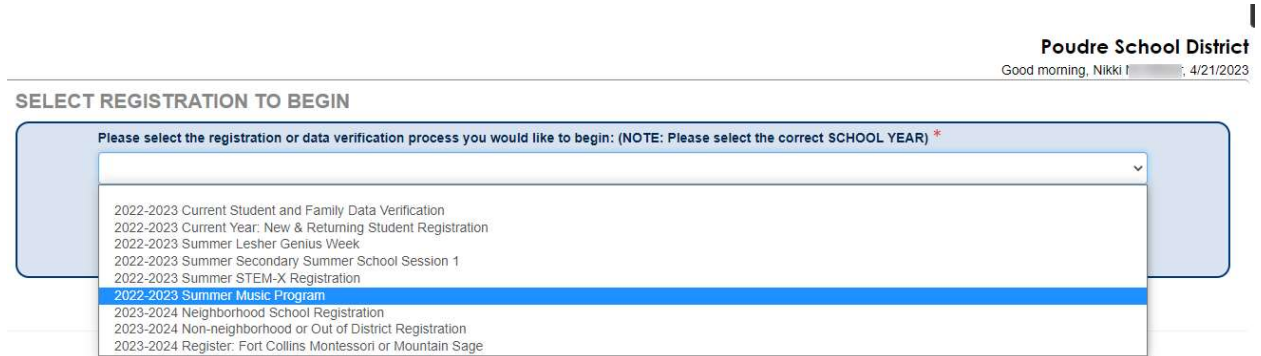

When a parent logs into portal they will need to pick **2022-2023 Summer Music Program** from the drop-down menu.