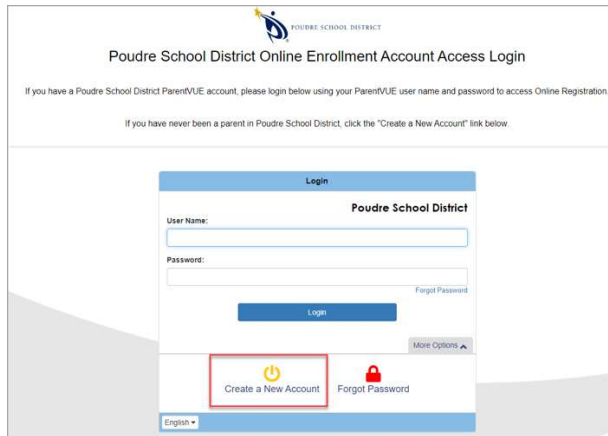

New parents will click on the Create a New Account and will receive an email to activate their account.